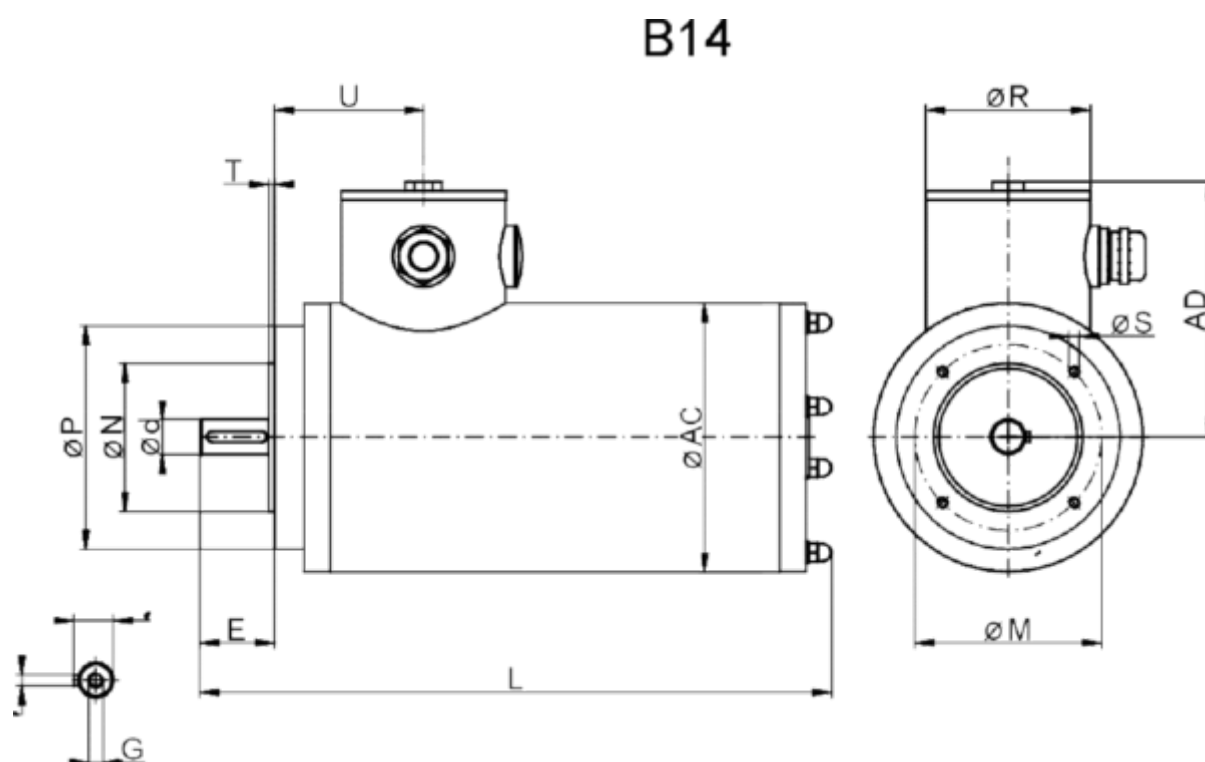

Article number: 25560002521570

Description: BEGE stainless steel AC motor EBS63L-2 IEC63 B14
0,25KW 2800 rpm 3x230/400V 50HZ IP69K PTC

Measures

A = 100	E = 23	Ød = 11
A/2 = 50	F = 4	ØR = 76
AB = 125	G = M4	
AC = 114	H = 63	
AD = 117	K = 7	
B = 80	L = 237	
C = 40	P = 114	
dF = 12.5	U = 105	